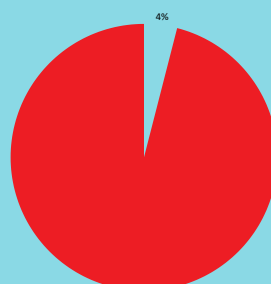

Weekly Attendance

Our attendance across school this week is 94%. The top three year groups for attendance this week were:

Year 2

Year 1

Year 3

Key Stage 1

Our Phonics Friday sessions took place today for Key Stage One. Thank you to those that were able to attend, and we hope you found the sessions to be a wonderful insight into the world of phonics.

Key Stage 2

This week in Mrs Ledbrook's class, they have been diving into the vibrant world of pop art! They have started painting the backgrounds for their pop art prints, inspired by the iconic style of Andy Warhol. It's been a wonderful opportunity for them to explore their creativity and express themselves through art.