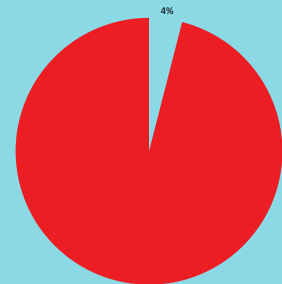

Weekly Attendance

Our attendance across school this week is 94%. The top three year groups for attendance this week were:

Year 2

Year 1

Year 3

Key Stage 1

Our Phonics Friday sessions took place today for Key Stage One. Thank you to those that were able to attend, and we hope you found the sessions to be a wonderful insight into the world of phonics.

Key Stage 2

This week in Mrs Ledbrook's class, they have been diving into the vibrant world of pop art! They have started painting the backgrounds for their pop art prints, inspired by the iconic style of Andy Warhol. It's been a wonderful opportunity for them to explore their creativity and express themselves through art.